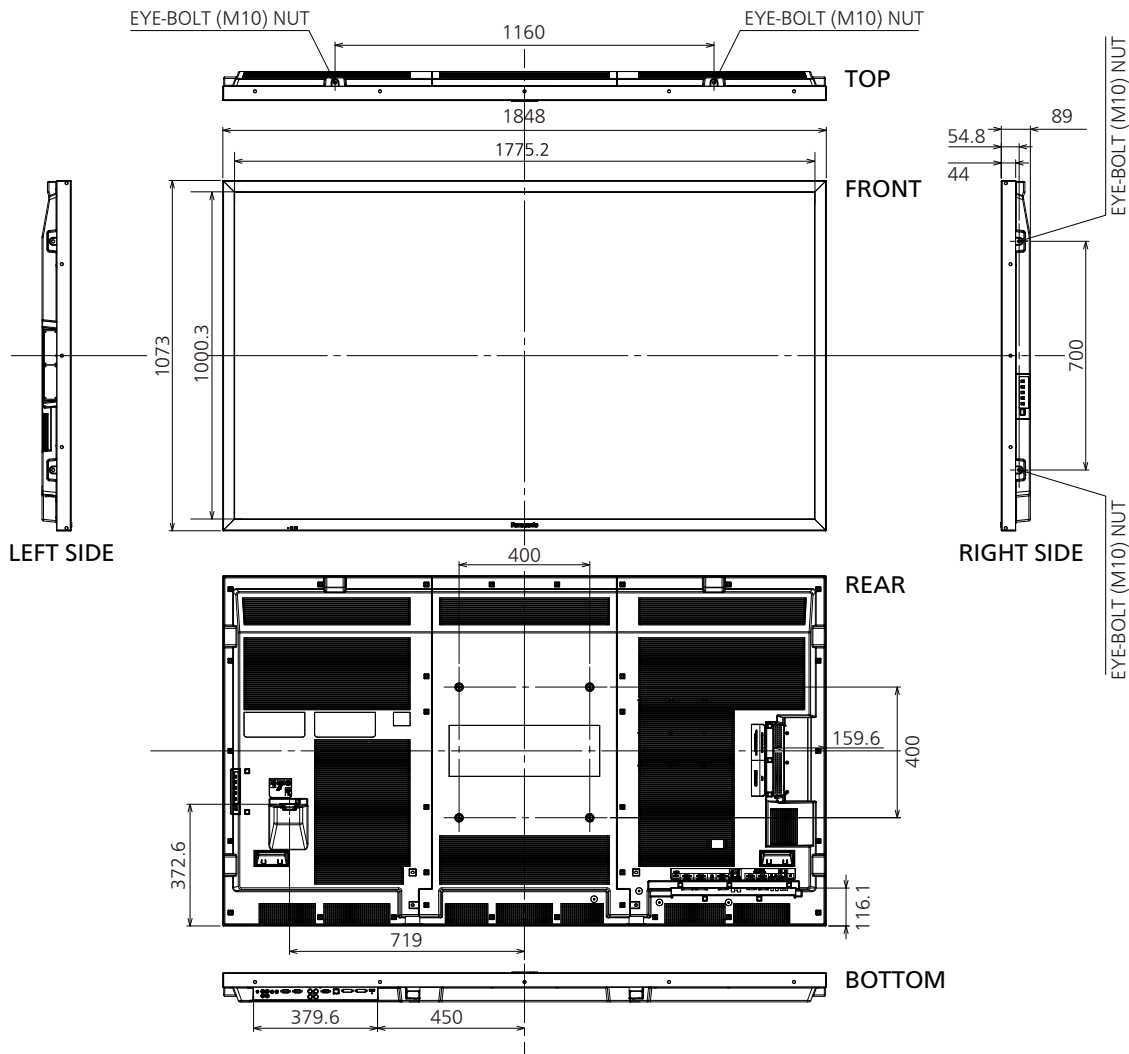

MAIN FEATURE

24 / 7 Operation	Yes
Ceiling-Suspension	Yes
Digital Zoom	Yes (x1~x4)
Video Wall	Yes (N x M, up to 5 x 5)
Daisy Chain	Yes
1:1 Pixel mode	Yes
Automatic Picture Position	Yes
Screen Saver	Yes
PC / DVI Power Management	Yes
ECO mode	Yes
Button / Input lock	Yes
Orientation Landscape / Portrait	Yes
Remote-control User Level	Yes
Power-on Screen Delay	Yes
Seam Hides Video Off Mode	Yes
DVI-D Power Management	Yes
Input Search	Yes

STANDARD (CERTIFICATIONS)

SAFETY REGULATIONS	AS / NZS60065, SASO, IEC60065 / SS, IEC60065 / PAI, IEC60065
RADIATION REGULATIONS	CISPR22 Class-B

REMOTE CONTROL TRANSMITTER

Power Requirements	DC 3 V (Batteries (R6 Size x 2))
Operation distance	approx. 7 m in front of Display
Weight	approx. 100 g including batteries

INCLUDED ACCESSORIES

- Operating Instruction book
- Remote Control Transmitter
- Batteries (R6 Size x 2)
- Power supply cord
- Clamper

OPTIONAL ACCESSORIES

Pedestal	TY-ST65P20
Wall hanging bracket	TY-WK70PV50
Protective Glass	TY-PG80LF50
Dual HDMI Terminal Board	TY-FB10HMD
HD-SDI Terminal Board	TY-FB10HD

DIMENSIONS

Cautions: This drawing is not a scale
Units : mm