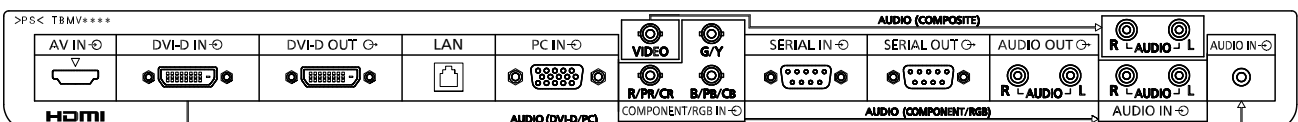

CONNECTION TERMINAL