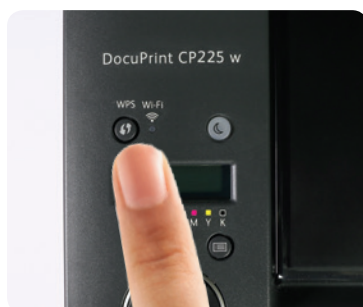

Quick and easy connection. With WPS makes Wi-Fi set up effortless.